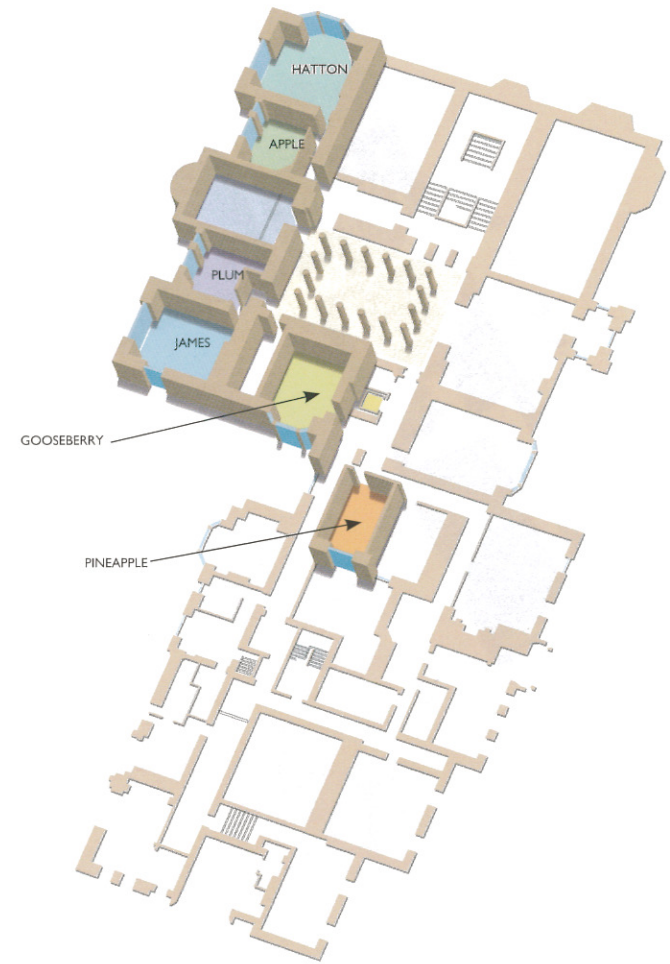

## How to find your way

Old Hall Ground Floor

Old Hall First Floor

Old Hall Second Floor

### KEY

- BACK OF HOUSE
- PUBLIC ACCESS
- LIFTS
- WINDOWS
- STAIRS
- TOILETS

**New Build Ground Floor**

**New Build First Floor**

**KEY**

- BACK OF HOUSE
- PUBLIC ACCESS
- LIFTS
- WINDOWS
- STAIRS
- TOILETS

Room	Size m <sup>2</sup>	Length m	Width m	Height m	Cabaret	Theatre	Boardroom	U-Shape	Classroom	Banquet	Dinner Dance
Long Gallery	249	30	8.3	4.71	100	260	100	80	110	180	150
Drawing Room	120	13.4	8.9	4.71	40	110	45	50	50	80	60
The Great Library	66.81	13.1	5.1	4.61	30	85	35	26	35	50	n/a
Carved Parlour	52.53	10.2	5.15	4.34	24	50	25	25	20	40	n/a
Oak Parlour	44.82	8.3	5.4	3.26	20	30	20	10	12	20	n/a
Kane & Abel	46.20	8.4	5.5	4.38	24	40	15	15	20	20	n/a
Hatton	40.95	6.5	6.3	2.8	15	26	16	15	12	n/a	n/a
Nantwich	34.56	6.4	5.4	2.45	20	25	16	15	12	20	n/a
James	35.64	6.6	5.4	3.26	n/a	n/a	8	n/a	n/a	n/a	n/a
Gooseberry	34.17	6.7	5.1	2.54	n/a	24	10	12	12	n/a	n/a
Pineapple	19.98	5.4	3.7	2.4	n/a	12	6	n/a	n/a	n/a	n/a
Apple	21.54	4.93	4.37	2.8	n/a	12	6	n/a	n/a	n/a	n/a
Orange	19.67	4.25	4.63	2.48	n/a	12	6	n/a	n/a	n/a	n/a