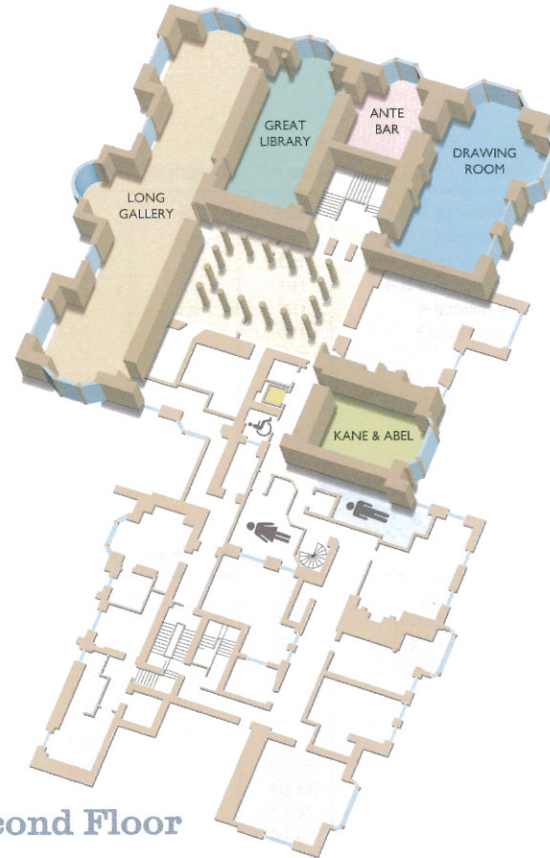

## How to find your way

Old Hall Ground Floor

Old Hall First Floor

Old Hall Second Floor

### KEY

- BACK OF HOUSE
- PUBLIC ACCESS
- LIFTS
- WINDOWS
- STAIRS
- TOILETS

**New Build Ground Floor**

**New Build First Floor**

**KEY**

- BACK OF HOUSE
- PUBLIC ACCESS
- LIFTS
- WINDOWS
- STAIRS
- TOILETS

Room	Size m <sup>2</sup>	Length m	Width m	Height m	Cabaret	Theatre	Boardroom	U-Shape	Classroom	Banquet	Dinner Dance
Long Gallery	249	30	8.3	4.71	100	260	100	80	110	180	150
Drawing Room	120	13.4	8.9	4.71	40	110	45	50	50	80	60
The Great Library	66.81	13.1	5.1	4.61	30	85	35	26	35	50	n/a
Carved Parlour	52.53	10.2	5.15	4.34	24	50	25	25	20	40	n/a
Oak Parlour	44.82	8.3	5.4	3.26	20	30	20	10	12	20	n/a
Kane & Abel	46.20	8.4	5.5	4.38	24	40	15	15	20	20	n/a
Hatton	40.95	6.5	6.3	2.8	15	26	16	15	12	n/a	n/a
Nantwich	34.56	6.4	5.4	2.45	20	25	16	15	12	20	n/a
James	35.64	6.6	5.4	3.26	n/a	n/a	8	n/a	n/a	n/a	n/a
Gooseberry	34.17	6.7	5.1	2.54	n/a	24	10	12	12	n/a	n/a
Pineapple	19.98	5.4	3.7	2.4	n/a	12	6	n/a	n/a	n/a	n/a
Apple	21.54	4.93	4.37	2.8	n/a	12	6	n/a	n/a	n/a	n/a
Orange	19.67	4.25	4.63	2.48	n/a	12	6	n/a	n/a	n/a	n/a