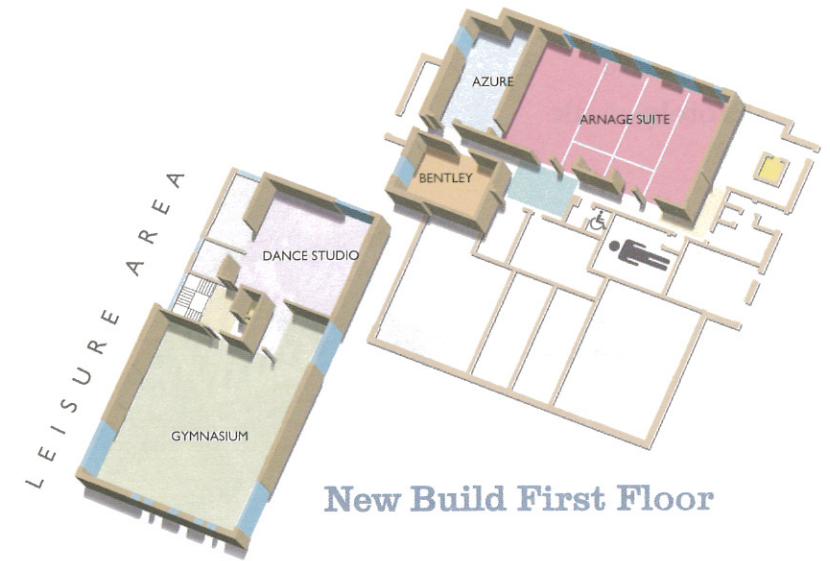

## How to find your way

Old Hall Ground Floor

Old Hall First Floor

Old Hall Second Floor

### KEY

- BACK OF HOUSE
- PUBLIC ACCESS
- LIFTS
- WINDOWS
- STAIRS
- TOILETS

**New Build Ground Floor**

**New Build First Floor**

**KEY**

- BACK OF HOUSE
- PUBLIC ACCESS
- LIFTS
- WINDOWS
- STAIRS
- TOILETS

Room	Size m <sup>2</sup>	Length m	Width m	Height m	Cabaret	Theatre	Boardroom	U-Shape	Classroom	Banquet	Dinner Dance
Continental Suite	334	24	14	3.7	224	364	96	78	172	280	220
Continental 1	111	8.2	14	3.7	64	121	32	26	58	n/a	n/a
Continental 1 & 2	165	12	14	3.7	104	180	48	38	85	150	100
Continental 3 & 4	161	12	14	3.7	104	180	48	38	85	150	100
Continental 4	107	8.2	14	3.7	64	121	32	26	58	n/a	n/a
Arnage Suite	170	17.3	9.7	3.05	90	180	48	40	60	n/a	n/a
Arnage 1	55	5.6	9.7	3.05	32	60	16	12	20	n/a	n/a
Arnage 1 & 2	90	9.3	9.7	3.05	48	100	25	20	30	n/a	n/a
Arnage 3 & 4	80	8.1	9.7	3.05	40	90	20	18	28	n/a	n/a
Arnage 4	45	4.3	9.7	3.05	24	50	12	10	20	n/a	n/a
Azure	50	5.5	9.7	3.05	24	50	12	10	20	n/a	n/a
Bentley	37	7.4	4.9	3.05	15	40	10	8	18	n/a	n/a